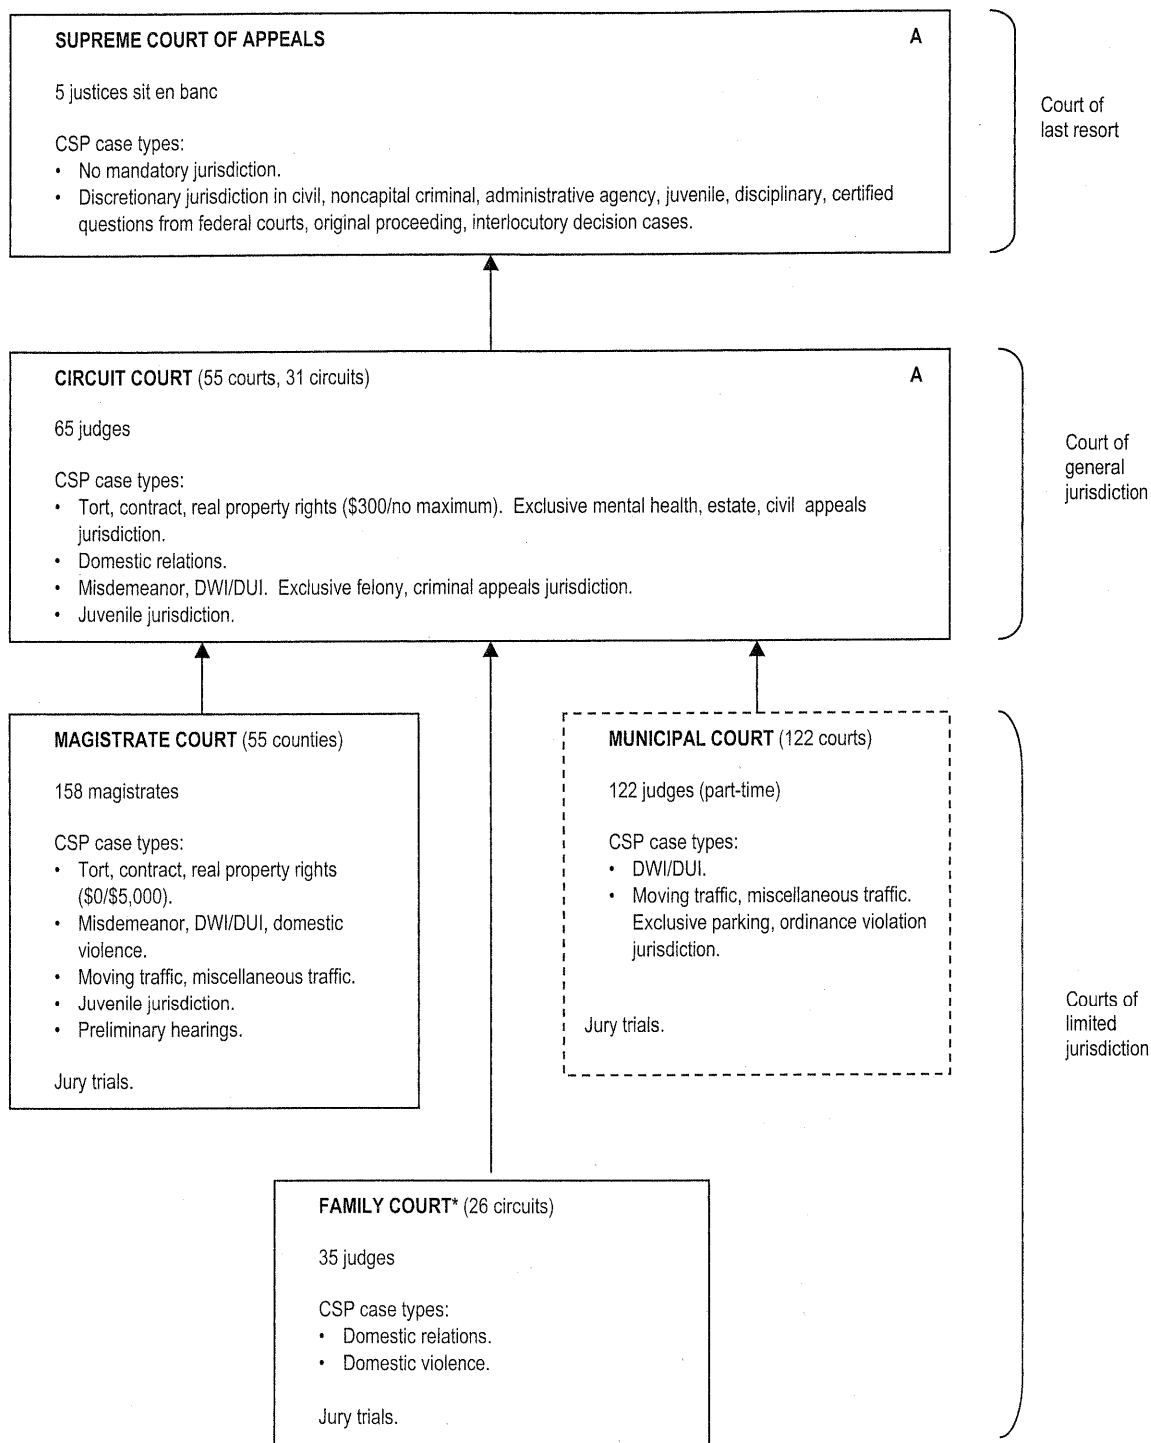

WEST VIRGINIA COURT STRUCTURE, 2004

*The Family Court was created in 2002.